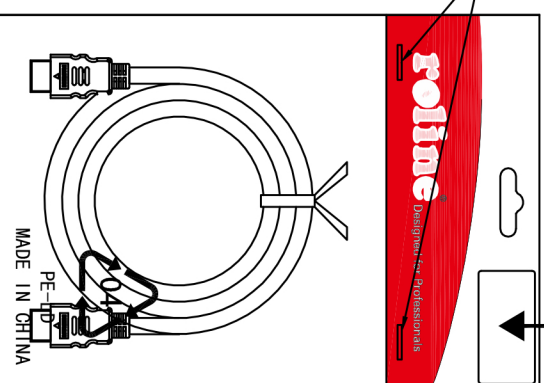

**ELECTRICAL TEST:**

1. 100% TEST OPEN SHORT MIS-WIRE;
2. INSULATION RESISTANCE: 2M OHM MIN;

ITEM NO	L(MM)	T(MM)	HEAD SIZE	LABEL	INNER CTN	OUT CTN
11.04.5541	1000	+50/-0	205*166MM	LABEL1	10PCS/INNER CTN, (SIZE:17*12.5*23.5CM)	40PCS/OUT CTN (0.8:36*26.5*25CM)
11.04.5542	2000	+50/-0	205*166MM	LABEL2	10PCS/INNER CTN, (SIZE:21*15.8*20.5CM)	40PCS/OUT CTN (1.2:44*33*22CM)
11.04.5543	3000	+50/-0	205*166MM	LABEL3	10PCS/INNER CTN, (SIZE:21*15.8*20.5CM)	40PCS/OUT CTN (1.2:44*33*22CM)

**WIRE ADDRESS**

Company	Rotronic	Goods Code	Drawing Evidence:		Draw	F0038 ZYF	Date	2012-03-30	Rotronic, Co., Ltd		D	
ITEM NO	11.04.554X				Check		Date				C	
Goods NO					Approval		Date				B	
Original NO.		Unit (MM)					Date				VER. A	REVISE

STICKER (LABEL 1)

STICKER (LABEL 2)

STICKER (LABEL 3)

包装箱贴纸 (贴于内箱)  
条码朝外 (客供)

纸箱尺寸见第一张图画表格!

HEAD

STICKER

1PCS/PE BAG (200\*300\*0.06MM) +HEAD+STICKER  
+10PCS/ INNER CTN+40PCS/CTN

Company	Rotronic	Goods Code		Draw	FC038 ZYF	Date	2012-03-30	Rotronic, Co., Ltd	D	
ITEM NO	11.04.554X	Drawing Evidence:		Check		Date			C	
Goods NO		Unit (MM)		Approval		Date			B	
Original NO.								VER. A	REVISE	Date