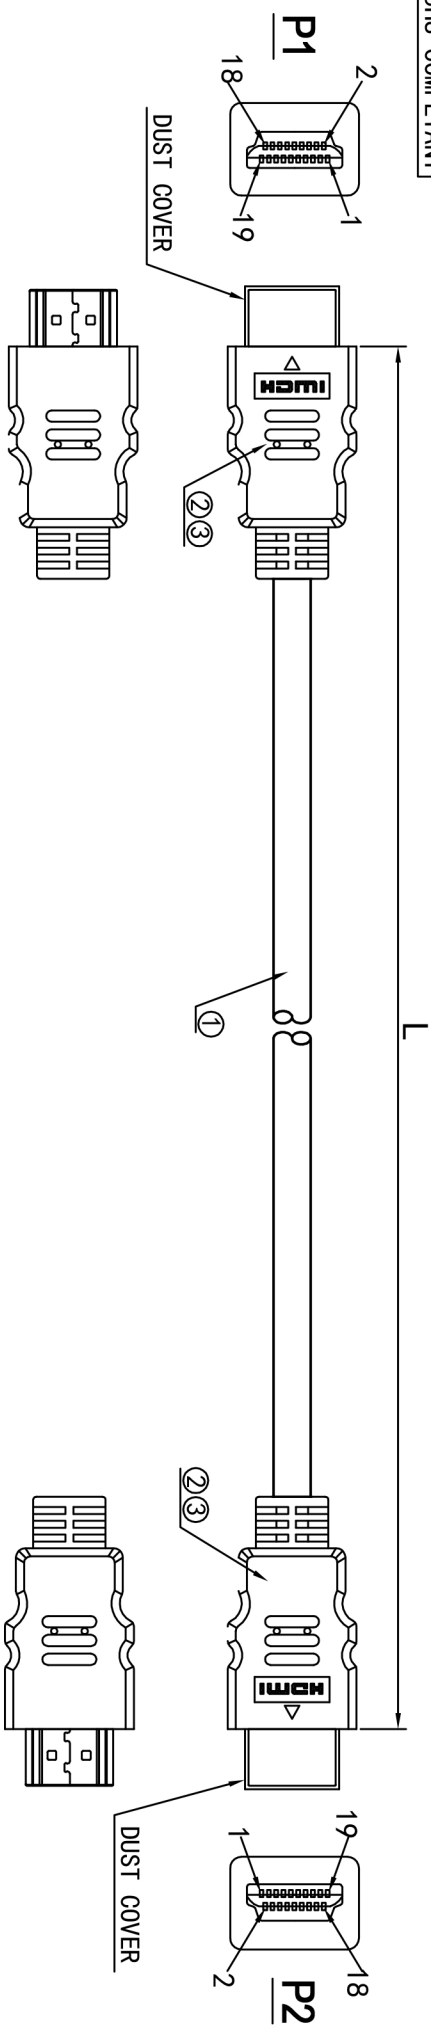

Datenblatt - Fiche technique - Data sheet

**11.04.5545**

ROLINE HDMI High Speed Kabel mit Ethernet, schwarz, 5,0 m

ROLINE Câble HDMI High Speed avec Ethernet, noir, 5,0 m

ROLINE HDMI High Speed Cable + Ethernet, M/M, black, 5.0 m

- NOTES:**
1. CABLE: JUL20276 (30AWG\*1P+EAN) \*5+30AWG\*4C +AEB(CU WIRE, AM BRAID) OD=6.0MM JACKET: PVC BLACK; High Speed HDMI™ Cable with Ethernet
  2. CONN: HDMI A/M INSULATION: BLACK, SHELL NICKEL-PLATED;
  3. OUTER MOLD: PVC 45P BLACK;

**ELECTRICAL TEST:**

1. 100% TEST OPEN SHORT MIS-WIRE;
2. INSULATION RESISTANCE: 2M OHM MIN;

ITEM NO	L(MM)	T(MM)	HEAD SIZE	LABEL	INNER CTN	OUT CTN
11.04.5541	1000	+50/-0	205*166MM	LABEL1	10PCS/INNER CTN, (SIZE:17*12.5*23.5CM)	40PCS/OUT CTN (0.8:36*26.5*25CM)
11.04.5542	2000	+50/-0	205*166MM	LABEL2	10PCS/INNER CTN, (SIZE:21*15.8*20.5CM)	40PCS/OUT CTN (1.2:44*33*22CM)
11.04.5543	3000	+50/-0	205*166MM	LABEL3	10PCS/INNER CTN, (SIZE:21*15.8*20.5CM)	40PCS/OUT CTN (1.2:44*33*22CM)

STICKER (LABEL 1)

STICKER (LABEL 2)

STICKER (LABEL 3)

包装箱贴纸 (贴于内箱)  
条码朝外 (客供)

纸箱尺寸见第一张图画表格!

HEAD

STICKER

1PCS/PE BAG (200\*300\*0.06MM) +HEAD+STICKER  
+10PCS/ INNER CTN+40PCS/CTN