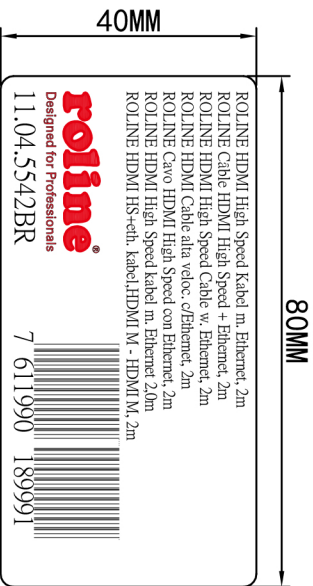

Datenblatt - Fiche technique - Data sheet

**11.04.5545**

ROLINE HDMI High Speed Kabel mit Ethernet, schwarz, 5,0 m

ROLINE Câble HDMI High Speed avec Ethernet, noir, 5,0 m

ROLINE HDMI High Speed Cable + Ethernet, M/M, black, 5.0 m

- NOTES:**
1. CABLE: JUL20276 (30AWG\*1P+EAN) \*5+30AWG\*4C +AEB(CU WIRE, AM BRAID) OD=6.0MM JACKET: PVC BLACK; High Speed HDMI™ Cable with Ethernet
  2. CONN: HDMI A/M INSULATION: BLACK, SHELL NICKEL-PLATED;
  3. OUTER MOLD: PVC 45P BLACK;

**ELECTRICAL TEST:**

1. 100% TEST OPEN SHORT MIS-WIRE;
2. INSULATION RESISTANCE: 2M OHM MIN;

ITEM NO	L(MM)	T(MM)	HEAD SIZE	LABEL	INNER CTN	OUT CTN
11.04.5541	1000	+50/-0	205*166MM	LABEL1	10PCS/INNER CTN, (SIZE:17*12.5*23.5CM)	40PCS/OUT CTN (0.8:36*26.5*25CM)
11.04.5542	2000	+50/-0	205*166MM	LABEL2	10PCS/INNER CTN, (SIZE:21*15.8*20.5CM)	40PCS/OUT CTN (1.2:44*33*22CM)
11.04.5543	3000	+50/-0	205*166MM	LABEL3	10PCS/INNER CTN, (SIZE:21*15.8*20.5CM)	40PCS/OUT CTN (1.2:44*33*22CM)

STICKER (LABEL 1)

STICKER (LABEL 2)

STICKER (LABEL 3)

包装箱贴纸 (贴于内箱)  
条码朝外 (客供)

纸箱尺寸见第一张图画表格!

HEAD

STICKER

1PCS/PE BAG (200\*300\*0.06MM) +HEAD+STICKER  
+10PCS/ INNER CTN+40PCS/CTN