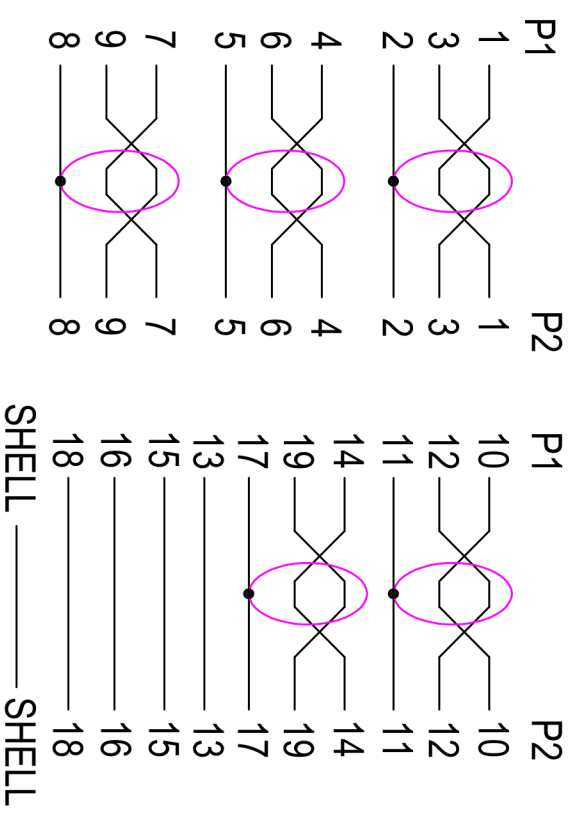

WIRE ADDRESS

Company	Rotronic	Goods Code	Drawing Evidence:		Draw	F0038 ZYF	Date	2012-03-30	Rotronic, Co., Ltd		D		
ITEM NO	11.04.554X				Check		Date				C		
Goods NO					Approval		Date				B		
Original NO.		Unit (MM)					Date				VER. A	REVISE	Date